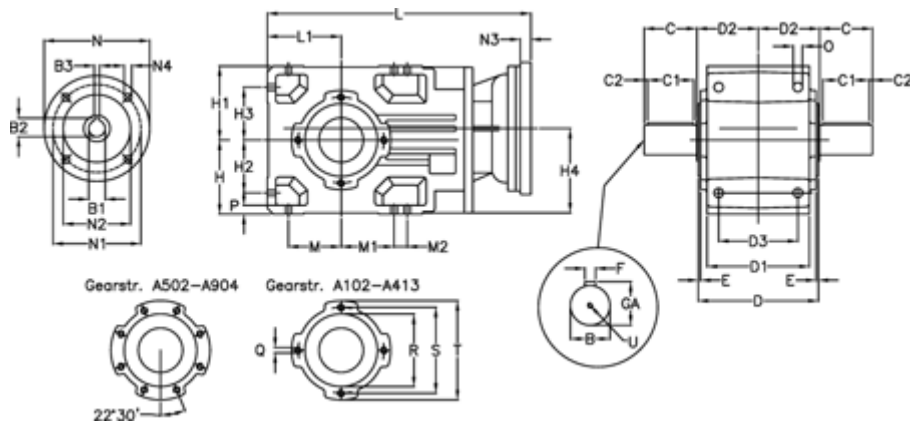

Article number: 2960021092225
 Description: Bevel helical gearbox
 A203UD-109,2-P71B5

Measures

B = 30	D1 = 110	H1 = 80	M2 = 0	Q = M8x15
B1 = 14	D2 = 73	H2 = 60.0	N = 160	R = 95
B2 = 16.3	D3 = 90	H3 = 60.0	N1 = 130	S = 115
B3 = 5	Description = A203UD-xx-P71 B5	H4 = 93.0	N2 = 110	T = 140
C = 60	E = 3.0	L = 361.5	N3 = 0	U = M10x22
C1 = 50	F = 10	L1 = 80	N4 = M8x16	
C2 = 5.0	GA = 33.0	M = 60.0	O = 9.5	
D = 136	H = 80	M1 = 60.0	P = 9	